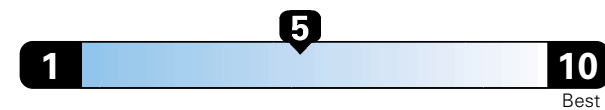

Fuel Economy and Environment

Gasoline Vehicle

Fuel Economy These estimates reflect new EPA methods beginning with 2017 models.
24 MPG **21** city **29** highway
 combined city/hwy
4.2 gallons per 100 miles

Small SUV 4WD range from 16 to 120 MPGe. The best vehicle rates 141 MPGe.

You spend \$1,000
in fuel costs over 5 years
 compared to the average new vehicle.

Annual fuel cost \$1,700

Fuel Economy & Greenhouse Gas Rating (tailpipe only)